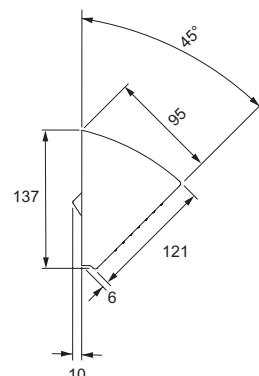

Dimensions (mm)

K-8022

K-8023

Product 8022W Watertile bodyspray 54 nozzle
8023W Watertile bodyspray 22 nozzle

Colours/finishes Polished chrome (-CP)
Brushed nickel (-G)
Brushed nickel (-BN)

Material Brass housing