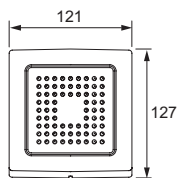

Watertile 22 and 54 nozzle showerhead

The Kohler WaterTile is the latest innovation in luxury showering. It is a new system of bodyjets and showerheads that can be tiled into the shower wall or ceiling to create a unique and customised showering experience. The 22 and 54 -nozzle showerhead delivers a voluminous, stimulating hydrotherapy experience.

Dimensions (mm)

K-8022

K-8023

Product 8022W Watertile bodyspray 54 nozzle
8023W Watertile bodyspray 22 nozzle

Colours/finishes Polished chrome (-CP)
Brushed nickel (-G)
Brushed nickel (-BN)

Material Brass housing