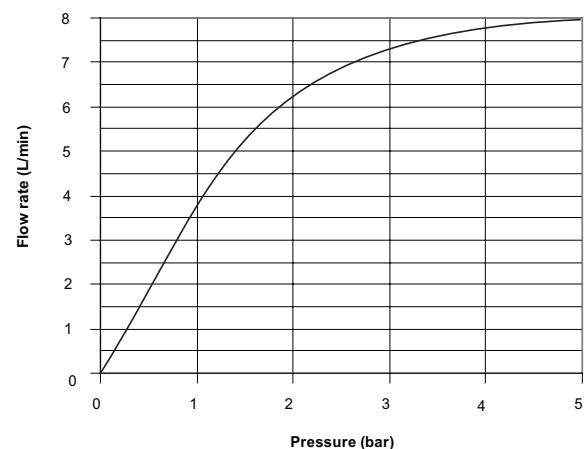

Flow Diagram

Typical Flow Rates

Kohler Co. Cromwell Road Cheltenham Gloucestershire GL52 5EP United Kingdom

Telephone +44 (0) 870 240 7896

Facsimile +44 (0) 1242 282 595

technical@mirashowers.com

www.kohleruk.com

THE BOLD LOOK
OF **KOHLER**®