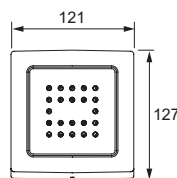

Dimensions (mm)

K-8022

K-8023

Product 8022W Watertile bodyspray 54 nozzle
8023W Watertile bodyspray 22 nozzle

Colours/finishes Polished chrome (-CP)
Brushed nickel (-G)
Brushed nickel (-BN)

Material Brass housing