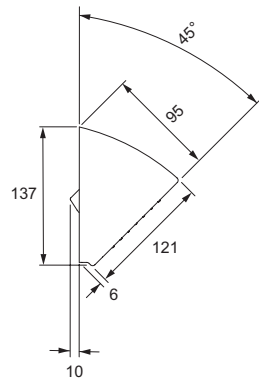

Watertile 22 and 54 nozzle showerhead

The Kohler WaterTile is the latest innovation in luxury showering. It is a new system of bodyjets and showerheads that can be tiled into the shower wall or ceiling to create a unique and customised showering experience. The 22 and 54 -nozzle showerhead delivers a voluminous, stimulating hydrotherapy experience.

Dimensions (mm)

K-8022

K-8023

Product 8022W Watertile bodyspray 54 nozzle
8023W Watertile bodyspray 22 nozzle

Colours/finishes Polished chrome (-CP)
Brushed nickel (-G)
Brushed nickel (-BN)

Material Brass housing